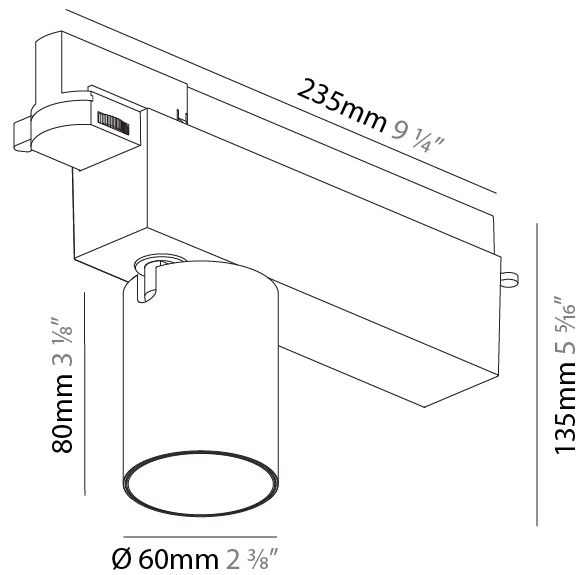

OPTICAL

Reflector: 20 / 40 / 60
 Adjustability: Rotational 340°; Tilt 90°
 Upon Request: Special Beam Angles

RATINGS AND CERTIFICATIONS

Certified By: Certified for North American Standards
 IP rating: IP20