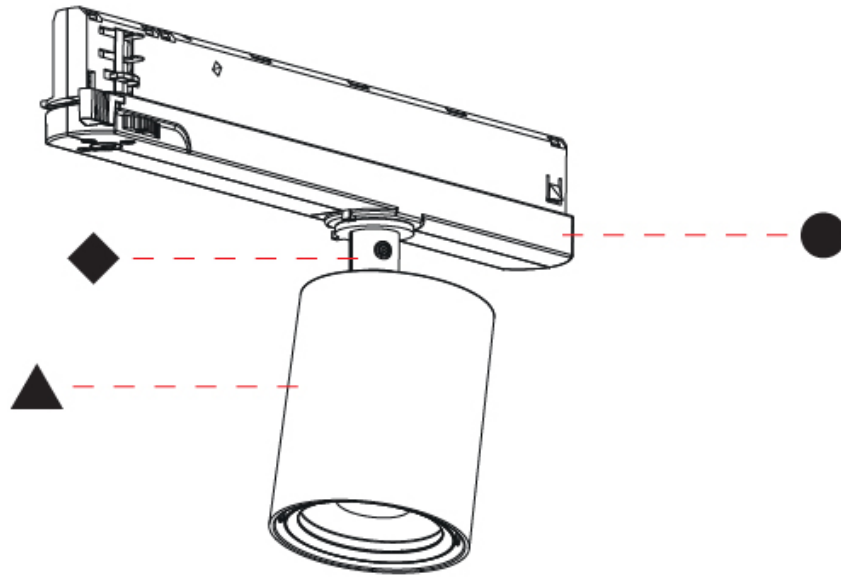

A3T216-

PROJECT

TYPE

SPECIFIER

QUANTITY

DATE

A