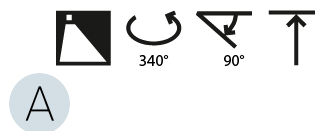

GENERAL

Series: Centriq
Subseries: Centriq Wallwash
Brand: Prolicht
Division: Architectural
Mounting Type: Track
Mounting Location: Ceiling
Subcategory: Spots

PHYSICAL

Shape: Cylinder
Diameter (mm): 125
Diameter (in): 4 15/16
Length (mm): 235
Length (in): 9 1/4
Height (mm): 165
Height (in): 6 1/2
Light Distribution: Adjustable / Asymmetric
Fixture Finish: SSR / BKV / CWI / CRY / HAB / LAG / UFT / ITA / RUA / RUR / MIC / FTG / MYG / TWT / LOD / PUS / FRO / FUP / KIA / POP / BLS / SPG / MEY / GOH / GUM / CHC / COM / ABZ / JAG / OBR / MOS / ROR
Fixture Material: Aluminum

ELECTRICAL

Lamp Type: LED (Zhaga Standard)
Input Wattage (W): 37.1
Total Output Wattage (W): 34
Dimming: Tri-Mode (Non-Dimming and Phase Dimming (120Vac only) and 0-10V Dimming)
Driver Included: Yes
Driver Location: Integrated
Driver Type: Constant Current - Universal
Driver Class: Class 2
Input Voltage (V): 120 - 277
Constant Current (MA): 1050

LED

Number of LEDs: 1
Color Temperature (°K): 2700 / 3000 / 3500 / 4000
Max. Delivered Lumen (lm): 2840 / 2950 / 3048 / 3110
CRI: >90 CRI
Efficiency (%): 85
Lamp Life (hrs): 50000

OPTICAL

Reflector: Multi-faceted
Adjustability: Rotational 340°; Tilt 90°

RATINGS AND CERTIFICATIONS

Certified By: Certified for North American Standards
IP rating: IP20