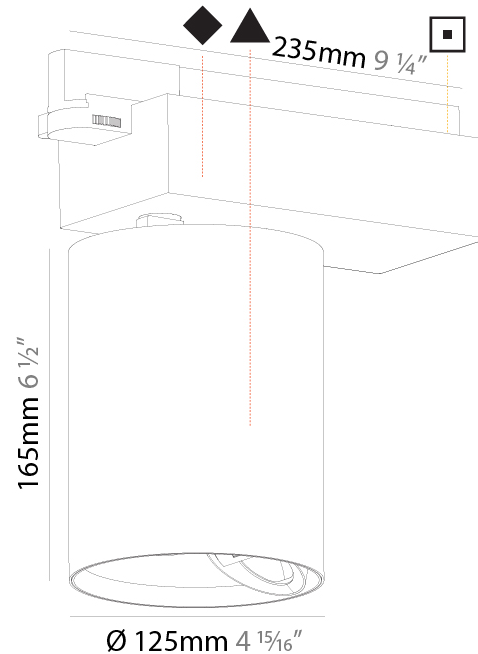

GENERAL

Series: Centriq
Subseries: Centriq Wallwash
Brand: Prolicht
Division: Architectural
Mounting Type: Track
Mounting Location: Ceiling
Subcategory: Spots

PHYSICAL

Shape: Cylinder
Diameter (mm): 125
Diameter (in): 4 15/16
Length (mm): 235
Length (in): 9 1/4
Height (mm): 165
Height (in): 6 1/2
Light Distribution: Adjustable / Asymmetric
Fixture Finish: SSR / BKV / CWI / CRY / HAB / LAG / UFT / ITA / RUA / RUR / MIC / FTG / MYG / TWT / LOD / PUS / FRO / FUP / KIA / POP / BLS / SPG / MEY / GOH / GUM / CHC / COM / ABZ / JAG / OBR / MOS / ROR
Fixture Material: Aluminum

ELECTRICAL

Lamp Type: LED (Zhaga Standard)
Input Wattage (W): 37.1
Total Output Wattage (W): 34
Dimming: Tri-Mode (Non-Dimming and Phase Dimming (120Vac only) and 0-10V Dimming)
Driver Included: Yes
Driver Location: Integrated
Driver Type: Constant Current - Universal
Driver Class: Class 2
Input Voltage (V): 120 - 277
Constant Current (MA): 1050

LED

Number of LEDs: 1
Color Temperature (°K): 2700 / 3000 / 3500 / 4000
Max. Delivered Lumen (lm): 2840 / 2950 / 3048 / 3110
CRI: >90 CRI
Efficiency (%): 85
Lamp Life (hrs): 50000

OPTICAL

Reflector: Multi-faceted
Adjustability: Rotational 340°; Tilt 90°

RATINGS AND CERTIFICATIONS

Certified By: Certified for North American Standards
IP rating: IP20