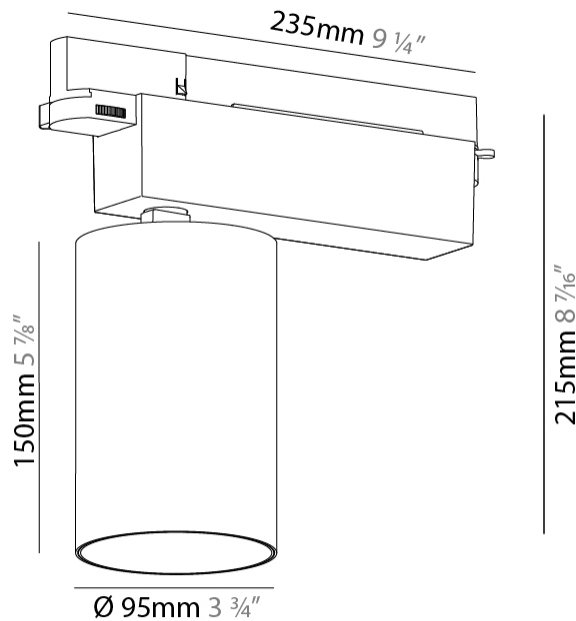

GENERAL

Series: Centriq
 Subseries: Centriq 95
 Brand: Prolicht
 Division: Architectural
 Mounting Type: Track
 Mounting Location: Ceiling
 Subcategory: Spots

PHYSICAL

Shape: Cylinder
 Diameter (mm): 95
 Diameter (in): 3 3/4
 Length (mm): 235
 Length (in): 9 1/4
 Height (mm): 150
 Height (in): 5 7/8
 Light Distribution: Adjustable / Direct
 Weight (kg): 1.495
 Weight (lbs): 3.3
 Fixture Finish: SSR / BKV / CWI / CRY / HAB / LAG / UFT / ITA / RUA / RUR / MIC / FTG / MYG / TWT / LOD / PUS / FRO / FUP / KIA / POP / BLS / SPG / MEY / GOH / GUM / CHC / COM / ABZ / JAG / OBR / MOS / ROR
 Fixture Material: Aluminum

OPTICAL

Reflector: 18 / 26 / 40
 Adjustability: Rotational 340°; Tilt 90°
 Upon Request: Special Beam Angles

RATINGS AND CERTIFICATIONS

Certified By: Certified for North American Standards
 IP rating: IP20