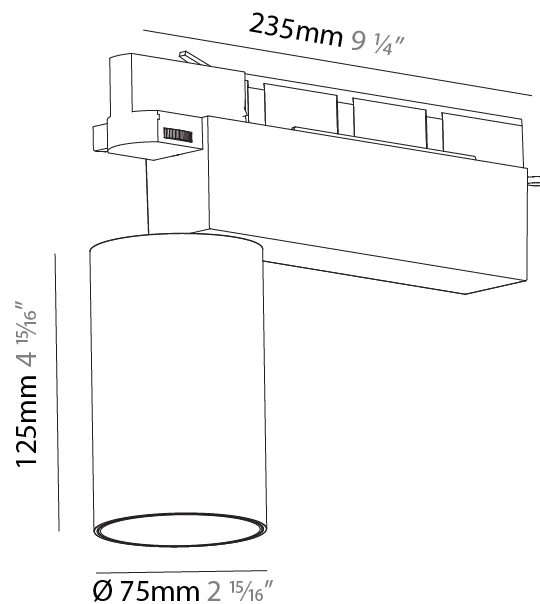

PHYSICAL

Shape: Cylinder
Diameter (mm): 75
Diameter (in): 2 ¹⁵/₁₆
Length (mm): 235
Length (in): 9 ¹/₄
Height (mm): 182
Height (in): 7 ³/₁₆
Light Distribution: Adjustable / Direct
Weight (kg): 1.099
Weight (lbs): 2.42
Installation Requirement: Track or profile system
Fixture Finish: SSR / BKV / CWI / CRY / HAB / LAG / UFT / ITA / RUA / RUR / MIC / FTG / MYG / TWT / LOD / PUS / FRO / FUP / KIA / POP / BLS / SPG / MEY / GOH / GUM / CHC / COM / ABZ / JAG / OBR / MOS / ROR
Fixture Material: Aluminum Die Cast

ELECTRICAL

Lamp Type: LED (Zhaga Standard)
Input Wattage (W): 26
Total Output Wattage (W): 23.6
Dimming: Tri-Mode (Non-Dimming and Phase Dimming (120Vac only) and 0-10V Dimming)
Driver Included: Yes
Driver Location: Integrated
Driver Type: Constant Current - Universal
Driver Class: Class 2
Input Voltage (V): 120 - 277
Constant Current (MA): 700

LED

Number of LEDs: 1
Color Temperature (°K): 2700 / 3000 / 3500 / 4000
Max. Delivered Lumen (lm): 1968 / 2097 / 2160 / 2204
Nominal Lumen (lm): 3113 / 3317 / 3416 / 3486
CRI: >90 CRI
Lamp Life (hrs): 50000
Upon Request: Special Color Temperature Special Led

OPTICAL

Reflector°: 20 / 25 / 40
Adjustability: Rotational 340°; Tilt 90°
Upon Request: Special Beam Angles

RATINGS AND CERTIFICATIONS

Certified By: Certified for North American Standards
IP rating: IP20